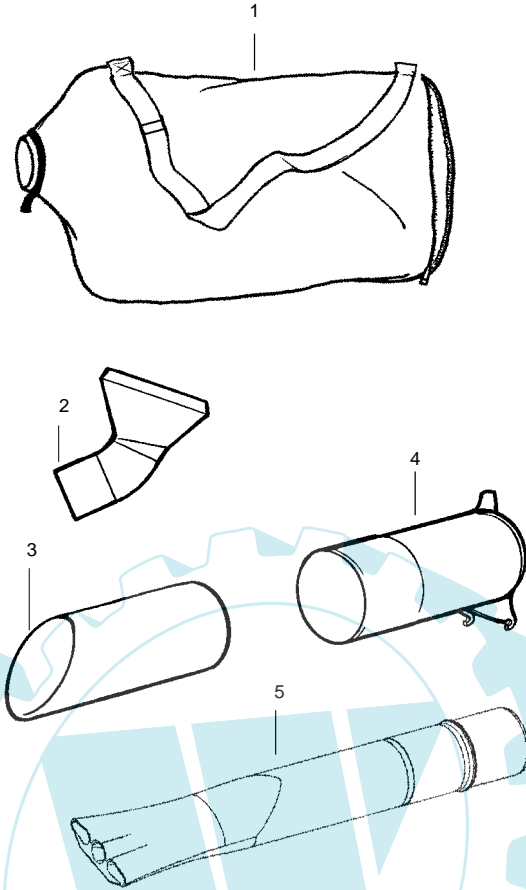

PARTS LIST NO. 530164997		PARTS LIST	MODEL(s) XLB250	
DATE 4/21/04	NEW		Note: Illustration may differ from actual model due to design changes	PAGE NO. 3

Assy - Vacuum

Ref.	Part No.	Description
1.	530095564	Assy-Vac. Bag w/strap
2.	530095470	Tube-Elbow Vac
3.	530094476	Tube-Lower Vac
4.	530056901	Tube-Upper Vac
5.	530095593	Tube-Blower

Kit - Carburetor Assy # 530071632 - C1Q-W11C (zama)

Kit - Carburetor Assy # 530071775 - WT-606 (walbro)

530071716 - Kit - Choke Lever (zama)
530071725 - Kit - Choke Lever (walbro)

530071715 - Kit - Throttle Lever (zama)
530071726 - Kit - Throttle Lever (walbro)

Note: No Repair kits are available for this carburetor, please order the complete assembly part number

✓ = NEW PART NUMBER FOR THIS IPL

★ = REFER TO THE SERVICE REFERENCE INDICATED FOR MORE INFORMATION. (LOCATED AT END OF IPL)