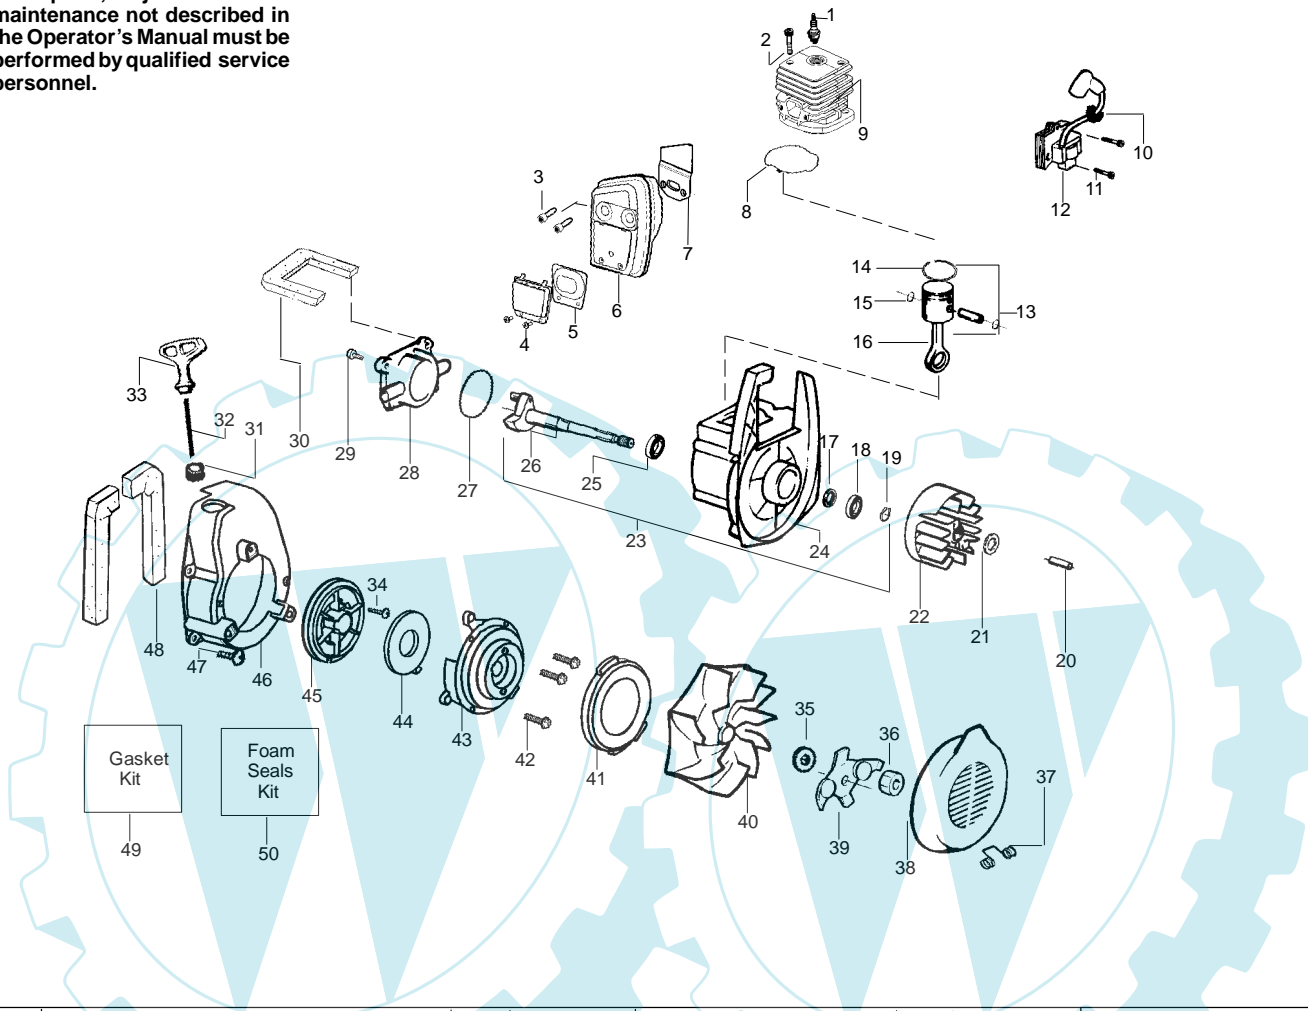

Ref.	Part No.	Description	Ref.	Part No.	Description	Ref.	Part No.	Description
1.	952030249	Spark Plug (RCJ-6Y)	20.	530016190	Spacer-Flywheel	39.	530095461	Assy-Mulch Blade
2.	530015953	Screw	21.	530015149	Washer	40.	530069817	Assy-Impeller
3.	530016387	Screw-Muffler-Internal	22.	530039209	Assy-Flywheel	41.	530056625	Seal-Ring
4.	530015241	Screw	23.	530071456	Assy-Crankcase/Crank shaft (incl. 19,24,26)	42.	530016349	Screw
5.	530071593	Kit-Spark Screen (incl. #4)	24.	530012492	Assy-Crankcase (incl. 17,18,25)	43.	530055101	Housing-Pulley
6.	530071834	Kit-Muffler (incl. 3,4,5, & 7)	25.	530032125	Bearing-Inner	44.	530042086	Spring-Starter
7.	530071458	Gasket-Baffle (kit)	26.	530012452	Assy-Crankshaft	45.	530071466	Kit-Starter Pulley
8.	530071458	Gasket-Cylinder (kit)	27.	530071458	O-ring-C/case (kit)	46.	530055102	Fan Housing
9.	530012432	Cylinder	28.	530012443	Cover-Crankcase	47.	530015810	Screw
10.	530019182	Grommet-Ign. Module	29.	530015810	Screw	48.	530071459	Foam-182mm (kit)
11.	530016357	Screw-Ignition Module	30.	530071459	Foam-219mm (kit)	49.	530071458	Kit-Gasket (page 1 incl. 2, & 5) (page 2 incl. 7,8, & 27)
12.	530035505	Ignition Module	31.	530029182	Eyelet-Flange	50.	530071459	Kit-Foam Seals (page 1 incl. 1,14,17,32) (page 2 incl. 30 & 48)
13.	530071833	Kit-Piston (Incl. 14,15)	32.	530071467	Kit-Rope			
14.	530055120	Piston Ring	33.	530049488	Handle-Starter			
15.	530015162	Retainer-Piston Pin	34.	530016391	Screw-Rope			
16.	530069945	Assy-Connecting Rod	35.	530016402	Washer-Belleville			
17.	530019264	Seal-Crankcase	36.	530626605	Nut			
18.	530055728	Bearing-Outer	37.	530402043	Spring-Return Cover			
19.	530015941	Retainer Ring-C'chaft	38.	530049313	Inlet Door			

✓ = NEW PART NUMBER FOR THIS IPL

★ = REFER TO THE SERVICE REFERENCE INDICATED FOR MORE INFORMATION. (LOCATED AT END OF IPL)

PARTS LIST NO. 530164997		 PARTS LIST	MODEL(s) XLB250
DATE 4/21/04	NEW		Note: Illustration may differ from actual model due to design changes